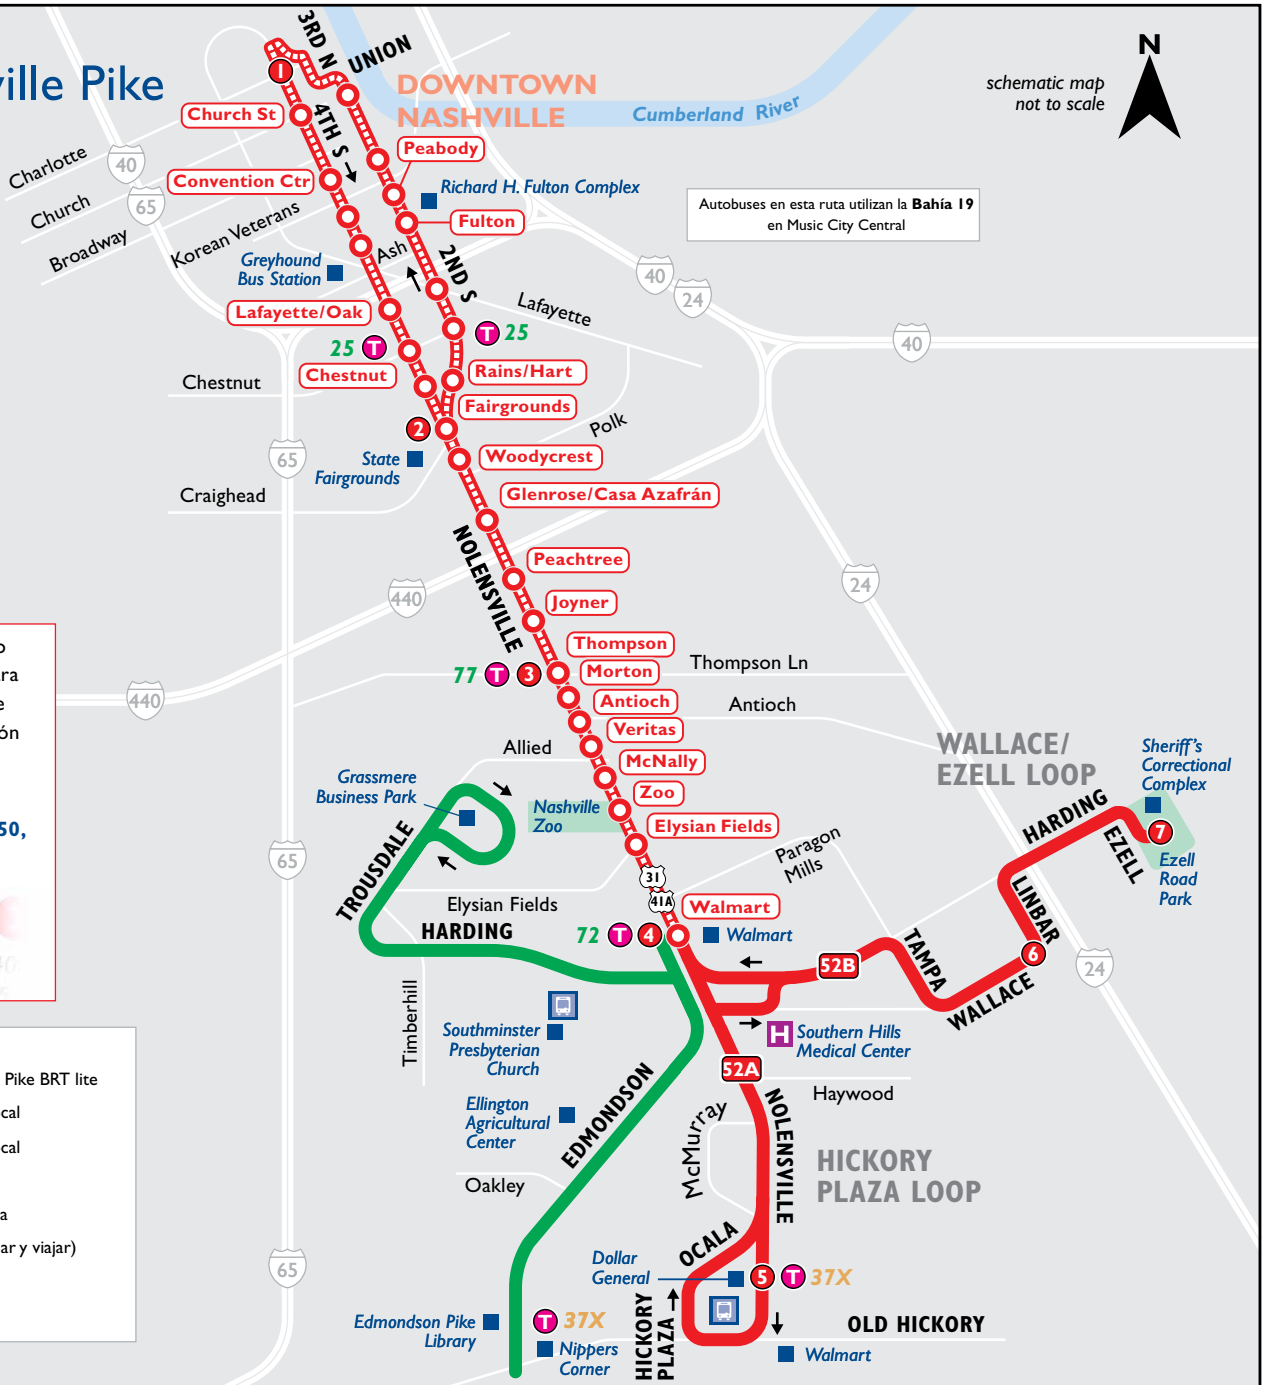

52 Nolensville Pike BRT lite

DIAS ENTRE SEMANA

Hacia el centro de la ciudad

52 Nolensville Pike BRT lite

route	#4606	#5320	#2734	#4908	#1655	#1665	—
52A	4:33			4:45	4:52	4:57	5:10
52A	4:55			5:07	5:14	5:19	5:32
52B		5:11	5:18	5:26	5:34	5:39	5:52
52A	5:24			5:38	5:46	5:52	6:07
52B		5:35	5:42	5:51	5:59	6:05	6:20
52A	5:44			5:59	6:07	6:14	6:30
52B		5:50	5:58	6:07	6:16	6:23	6:40
52A	6:01			6:17	6:26	6:33	6:50
52B		6:10	6:18	6:27	6:36	6:43	7:00
52A	6:21			6:37	6:46	6:53	7:10
52B		6:30	6:38	6:47	6:56	7:03	7:20
52A	6:38			6:56	7:06	7:13	7:30
52B		6:48	6:56	7:06	7:16	7:23	7:40
52A	6:58			7:16	7:26	7:33	7:50
52B		7:08	7:16	7:26	7:36	7:43	8:00
52A	7:19			7:37	7:46	7:53	8:10
52B		7:29	7:37	7:47	7:56	8:03	8:20
52A	7:39			7:57	8:06	8:13	8:30
52B		7:49	7:57	8:07	8:16	8:23	8:40
52A	7:59			8:17	8:26	8:33	8:50
52B		8:12	8:19	8:28	8:37	8:44	9:00
52A	8:22			8:38	8:47	8:54	9:10
52B		8:32	8:39	8:48	8:57	9:04	9:20
52A	8:49			9:04	9:13	9:20	9:35
52B		9:03	9:10	9:19	9:28	9:35	9:50
52A	9:19			9:34	9:43	9:50	10:05
52B		9:33	9:40	9:49	9:58	10:05	10:20
52A	9:49			10:04	10:13	10:20	10:35
52B		10:03	10:10	10:19	10:28	10:35	10:50
52A	10:19			10:34	10:43	10:50	11:05
52B		10:33	10:40	10:49	10:58	11:05	11:20
52A	10:49			11:04	11:13	11:20	11:35
52B		11:03	11:10	11:19	11:28	11:35	11:50
52A	11:19			11:34	11:43	11:50	12:05
52B		11:33	11:40	11:49	11:58	12:05	12:20
52A	11:48			12:03	12:12	12:19	12:35
52B		12:02	12:09	12:18	12:27	12:34	12:50
52A	12:18			12:33	12:42	12:49	1:05
52B		12:32	12:39	12:48	12:57	1:04	1:20
52A	12:48			1:03	1:12	1:19	1:35
52B		1:02	1:09	1:18	1:27	1:34	1:50
52A	1:18			1:33	1:42	1:49	2:05
52B		1:32	1:39	1:48	1:57	2:04	2:20
52A	1:48			2:03	2:12	2:19	2:35
52B		2:02	2:09	2:18	2:27	2:34	2:50
52A	2:18			2:33	2:42	2:49	3:05
52B		2:27	2:34	2:43	2:52	2:59	3:15
52A	2:38			2:53	3:02	3:09	3:25
52B		2:44	2:52	3:02	3:11	3:18	3:35
52A	2:56			3:12	3:21	3:28	3:45
52B		3:04	3:12	3:22	3:31	3:38	3:55
52A	3:16			3:32	3:41	3:48	4:05
52B		3:24	3:32	3:42	3:51	3:58	4:15
52A	3:39			3:55	4:04	4:11	4:28
52B		3:47	3:55	4:05	4:14	4:21	4:38
52A	3:59			4:15	4:24	4:31	4:48
52B		4:07	4:15	4:25	4:34	4:41	4:58
52A	4:19			4:35	4:44	4:51	5:08
52B		4:27	4:35	4:45	4:54	5:01	5:18
52A	4:40			4:55	5:04	5:11	5:28
52B		4:46	4:54	5:05	5:14	5:21	5:38
52A	5:00			5:15	5:24	5:31	5:48
52B		5:06	5:15	5:26	5:35	5:42	5:58
52A	5:21			5:36	5:45	5:52	6:08
52B		5:31	5:40	5:51	5:59	6:05	6:21
52A	5:51			6:05	6:13	6:19	6:35
52B		6:03	6:11	6:20	6:28	6:34	6:50
52A	6:21			6:35	6:43	6:49	7:05
52B		6:33	6:41	6:50	6:58	7:04	7:20
52A	6:56			7:10	7:18	7:24	7:40
52B		7:17	7:24	7:32	7:39	7:45	8:00
52A	7:39			7:52	7:59	8:05	8:20
52B		7:57	8:04	8:12	8:19	8:25	8:40
52A	8:19			8:32	8:39	8:45	9:00
52B		8:37	8:44	8:52	8:59	9:05	9:20
52A	8:59			9:12	9:19	9:25	9:40
52B		9:17	9:24	9:32	9:39	9:45	10:00
52A	9:39			9:52	9:59	10:05	10:20
52B		9:57	10:04	10:12	10:19	10:25	10:40
52A	10:19			10:32	10:39	10:45	11:00

El número de identificación de las paradas se muestra debajo de los puntos de llegada.

Desde el centro de la ciudad

52 Nolensville Pike BRT lite