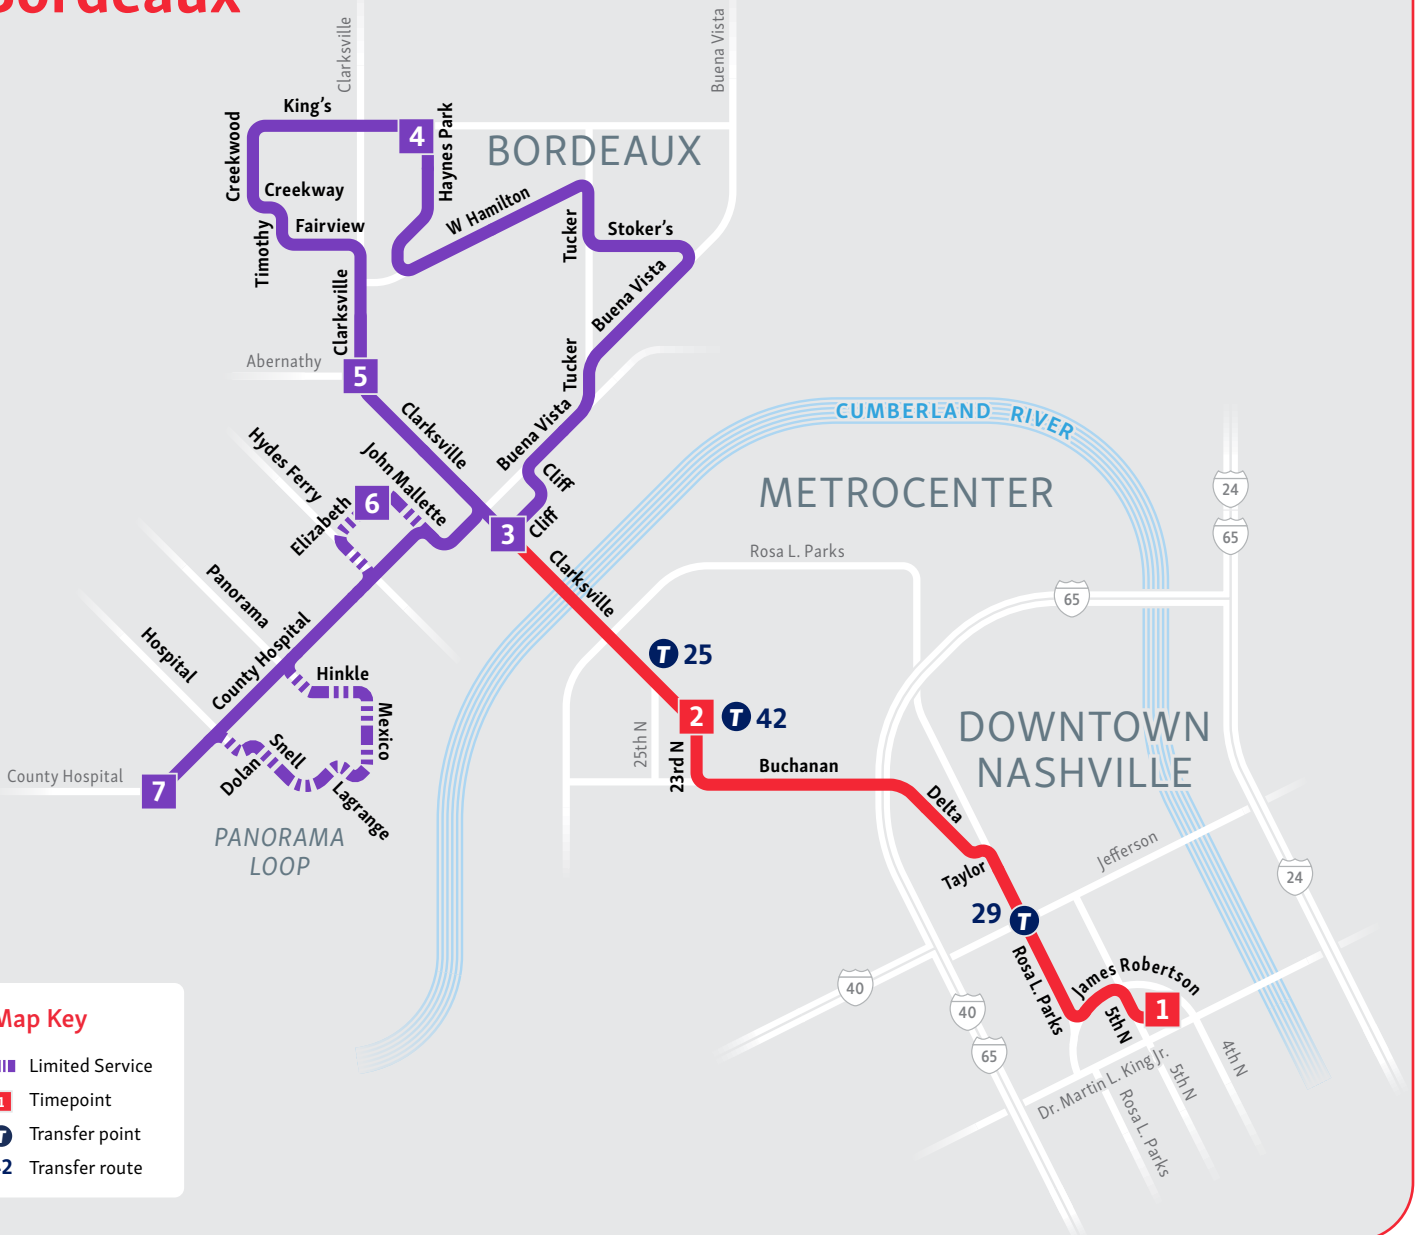

22 Bordeaux

Map Key

- Limited Service
- Timepoint
- T Transfer point
- 42 Transfer route

Weekdays to Downtown

Bordeaux Long-Term Care	Elizabeth Road	Cliff Drive	Haynes Park & King's Lane	Clarksville Highway & Abernathy	Clarksville Highway & 23rd	Central
7	6	3	4	5	2	1
4:41	-	-	-	-	4:55	5:11
5:06	5:11	-	-	-	5:18	5:35
-	-	5:10	5:20	5:30	5:38	5:55
5:40	5:45	-	-	-	5:52	6:09
5:51	-	-	-	-	6:07	6:24
-	-	5:53	6:03	6:13	6:21	6:38
6:24	6:29	-	-	-	6:36	6:53
-	-	6:23	6:33	6:43	6:51	7:08
6:50	-	-	-	-	7:06	7:23
-	-	6:52	7:02	7:12	7:20	7:38
7:23	7:28	-	-	-	7:35	7:53
-	-	7:23	7:33	7:43	7:51	8:08
7:51	-	-	-	-	8:06	8:23
-	-	7:53	8:03	8:13	8:21	8:38
8:24	8:29	-	-	-	8:36	8:53
-	-	8:23	8:33	8:43	8:51	9:08
8:54	8:59	-	-	-	9:06	9:23
-	-	8:53	9:03	9:13	9:21	9:38
9:24	9:29	-	-	-	9:36	9:53
-	-	9:23	9:33	9:43	9:51	10:08
9:54	9:59	-	-	-	10:06	10:23
-	-	9:53	10:03	10:13	10:21	10:38
10:24	10:29	-	-	-	10:36	10:53
-	-	10:23	10:33	10:43	10:51	11:08
10:54	10:59	-	-	-	11:06	11:23
-	-	10:53	11:03	11:13	11:21	11:38
11:24	11:29	-	-	-	11:36	11:53
-	-	11:23	11:33	11:43	11:51	12:08
11:54	11:59	-	-	-	12:06	12:23
-	-	11:53	12:03	12:13	12:21	12:38
12:24	12:29	-	-	-	12:36	12:53
-	-	12:18	12:28	12:44	12:51	1:08
12:54	12:59	-	-	-	1:06	1:23
-	-	12:48	12:58	1:14	1:21	1:38
1:24	1:29	-	-	-	1:36	1:53
-	-	1:18	1:28	1:44	1:51	2:08
1:54	1:59	-	-	-	2:06	2:23
-	-	1:48	1:58	2:14	2:21	2:38
2:24	2:29	-	-	-	2:36	2:53
-	-	2:20	2:30	2:44	2:51	3:08
2:54	-	-	-	-	3:05	3:23
-	-	2:50	3:00	3:13	3:20	3:38
3:24	3:29	-	-	-	3:36	3:53
-	-	3:21	3:31	3:44	3:51	4:08
3:56	-	-	-	-	4:06	4:23
-	-	3:51	4:02	4:14	4:21	4:38
4:24	4:29	-	-	-	4:36	4:53
-	-	4:23	4:34	4:44	4:51	5:08
4:56	-	-	-	-	5:06	5:23
-	-	4:53	5:04	5:15	5:21	5:38
5:24	5:29	-	-	-	5:36	5:53
-	-	5:21	5:31	5:45	5:51	6:08
6:07	-	-	-	-	6:16	6:33
-	-	6:18	6:28	6:37	6:43	6:58
6:49	-	-	-	-	6:57	7:12
-	-	6:58	7:08	7:18	7:24	7:39
7:41	-	-	-	-	7:49	8:04
-	-	7:47	7:57	8:08	8:14	8:29
8:31	-	-	-	-	8:39	8:54
-	-	8:37	8:47	8:58	9:04	9:19
9:21	-	-	-	-	9:29	9:44
-	-	9:26	9:36	9:48	9:54	10:09
10:16	-	-	-	-	10:24	10:39
10:44	-	-	-	-	10:52	11:07
11:38	-	-	-	-	11:46	12:01

Weekdays from Downtown