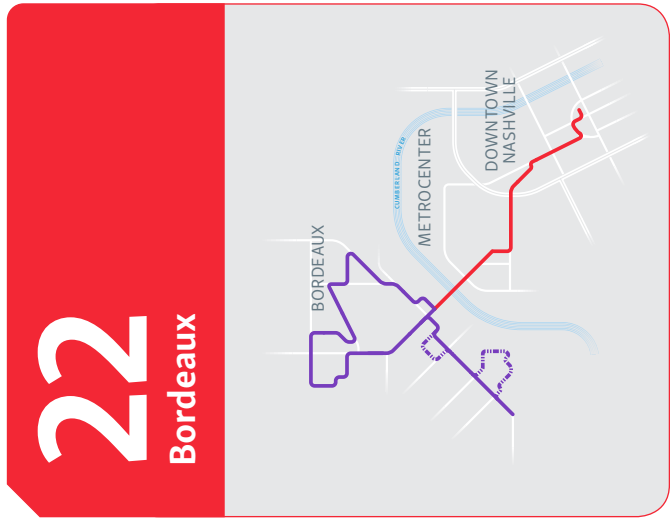

Sundays/Holidays to Downtown

Bordeaux Long-Term Care	Cliff Drive	Haynes Park & King's Lane	Clarksville Highway & Abernathy	Clarksville Highway & 23rd	Central
7	3	4	5	2	1
5:47	-	-	-	5:56	6:12
6:17	-	-	-	6:26	6:42
6:47	-	-	-	6:56	7:12
7:17	-	-	-	7:26	7:42
-	7:32	7:41	7:48	7:56	8:12
8:17	-	-	-	8:26	8:42
-	8:32	8:41	8:48	8:56	9:12
9:17	-	-	-	9:26	9:42
-	9:32	9:41	9:48	9:56	10:12
10:17	-	-	-	10:26	10:42
-	10:32	10:41	10:48	10:56	11:12
11:17	-	-	-	11:26	11:42
-	11:32	11:41	11:48	11:56	12:12
12:17	-	-	-	12:26	12:42
-	12:32	12:41	12:48	12:56	1:12
1:17	-	-	-	1:26	1:42
-	1:32	1:41	1:48	1:56	2:12
2:17	-	-	-	2:26	2:42
-	2:32	2:41	2:48	2:56	3:12
3:17	-	-	-	3:26	3:42
-	3:32	3:41	3:48	3:56	4:12
4:17	-	-	-	4:26	4:42
-	4:32	4:41	4:48	4:56	5:12
5:17	-	-	-	5:26	5:42
-	5:32	5:41	5:48	5:56	6:12
6:17	-	-	-	6:26	6:42
-	6:32	6:41	6:48	6:56	7:12
7:17	-	-	-	7:26	7:42
-	7:32	7:41	7:48	7:56	8:12
8:17	-	-	-	8:26	8:42
-	8:32	8:41	8:48	8:56	9:12
9:39	-	-	-	9:48	10:01

Bold times denote p.m. hours.

For More Information

Customer Care

615-862-5950
6:30 a.m. to 8:00 p.m. – Monday-Friday
8:00 a.m. to 5:00 p.m. – Saturday
10:30 a.m. to 2:30 p.m. – Sunday

Central

400 Dr. Martin L. King Jr. Blvd.
5:15 a.m. to 11:15 p.m. – Monday-Friday
6:00 a.m. to 10:15 p.m. – Saturday
6:00 a.m. to 9:15 p.m. – Sundays and holidays

Administrative Offices

615-862-5969
430 Myatt Drive
8:00 a.m. to 4:30 p.m. – Monday-Friday
Closed weekends and holidays

Stay Connected

[f](#) WeGoTransit [globe](#) WeGoTransit.com
[@WeGoTransit](#) [@WeGoTransit.com/alerts](#)
[@WeGoTransit](#) [customer.comments@nashville.gov](#)

September 29, 2019

Fares & Passes

All fares include one free transfer within two hours of boarding.

1-Ride	$2.00
1-Ride Discounted*	$1.00
All-Day Pass	$4.00
7-Day Pass	$20.00
31-Day Pass	$65.00

Children age 4 and younger ride free.

*Youth, seniors, persons with disabilities, and Medicare cardholders are eligible for discounted fares and passes with proper I.D.

ADA

WeGo Public Transit makes reasonable accommodations in order for individuals with disabilities to fully use transit services. All requests should be made in advance by filling out and submitting a Reasonable Accommodation Request form. For more information on Reasonable Accommodations, visit WeGoTransit.com.

Title VI

Title VI of the Civil Rights Act of 1964 states that "No Person in the United States shall, on the ground of race, color, or national origin, be excluded from participation in, be denied the benefits of, or be subjected to discrimination under any program or activity receiving Federal financial assistance." For more information on Title VI, visit WeGoTransit.com.

Sundays/Holidays from Downtown

Central Bay 12	Clarksville Highway & 23rd	Cliff Drive	Haynes Park & King's Lane	Clarksville Highway & Abernathy	Bordeaux Long-Term Care
1	2	3	4	5	7
6:15	6:26	-	-	-	6:36
6:45	6:56	-	-	-	7:06
7:15	7:26	7:30	7:41	7:48	-
7:45	7:57	-	-	-	8:07
8:15	8:27	8:31	8:41	8:48	-
8:45	8:58	-	-	-	9:08
9:15	9:28	9:32	9:41	9:48	-
9:45	9:58	-	-	-	10:08
10:15	10:28	10:32	10:41	10:48	-
10:45	10:58	-	-	-	11:08
11:15	11:28	11:32	11:41	11:48	-
11:45	11:58	-	-	-	12:08
12:15	12:28	12:32	12:41	12:48	-
12:45	12:58	-	-	-	1:08
1:15	1:28	1:32	1:41	1:48	-
1:45	1:58	-	-	-	2:08
2:15	2:28	2:32	2:41	2:48	-
2:45	2:58	-	-	-	3:08
3:15	3:28	3:32	3:41	3:48	-
3:45	3:58	-	-	-	4:08
4:15	4:28	4:32	4:41	4:48	-
4:45	4:58	-	-	-	5:08
5:15	5:28	5:32	5:41	5:48	-
5:45	5:58	-	-	-	6:08
6:15	6:28	6:32	6:41	6:48	-
6:45	6:58	-	-	-	7:08
7:15	7:28	7:32	7:41	7:48	-
7:45	7:58	-	-	-	8:08
8:15	8:28	8:32	8:41	8:48	-
8:45	8:58	-	-	-	9:08
9:15	9:28	9:32	-	-	9:39