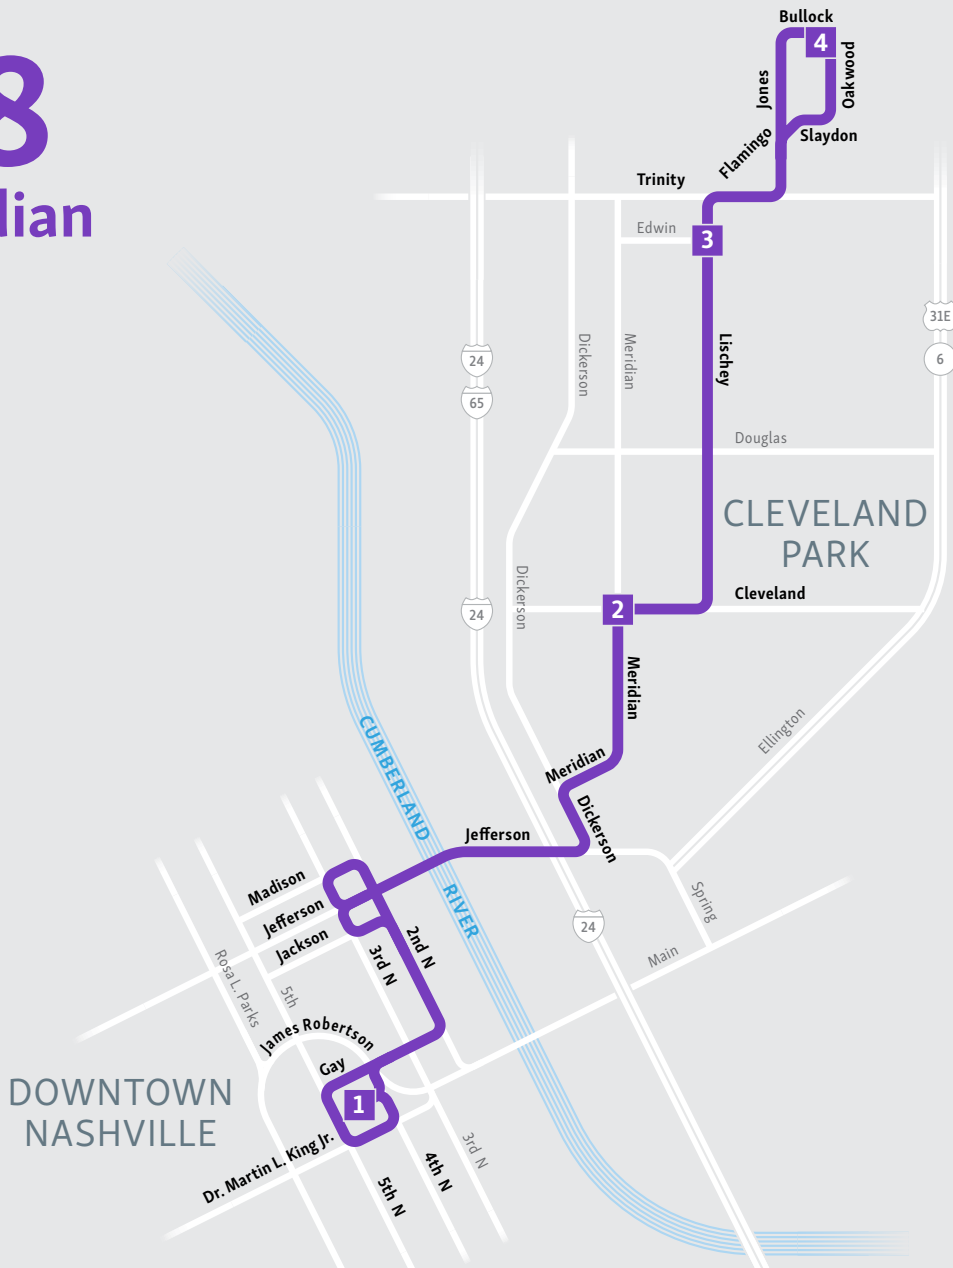

28 Meridian

Map Key
1 Timepoint

Weekdays to Downtown

Oakwood & Bullock	Lischey & Edwin	Cleveland & Meridian	Central
4	3	2	1
5:10	5:15	5:19	5:35
5:46	5:51	5:55	6:11
6:10	6:15	6:19	6:35
6:39	6:44	6:49	7:07
7:09	7:14	7:19	7:37
7:39	7:44	7:49	8:05
8:09	8:14	8:19	8:35
8:39	8:44	8:49	9:05
9:39	9:44	9:49	10:05
10:39	10:44	10:49	11:05
11:39	11:44	11:49	12:05
12:39	12:44	12:49	1:05
1:39	1:44	1:49	2:05
2:09	2:14	2:19	2:36
2:40	2:45	2:50	3:07
3:10	3:15	3:20	3:37
3:40	3:45	3:50	4:07
4:10	4:15	4:20	4:37
4:43	4:48	4:53	5:09
5:14	5:19	5:24	5:40
5:41	5:46	5:51	6:07
6:11	6:16	6:21	6:37
6:41	6:46	6:51	7:07
7:41	7:46	7:51	8:07
8:41	8:46	8:51	9:07
9:39	9:44	9:49	10:05
10:39	10:44	10:49	11:05

Weekdays from Downtown

Central Bay 21	Cleveland & Meridian	Lischey & Edwin	Oakwood & Bullock
1	2	3	4
5:40	5:50	5:54	6:00
6:15	6:27	6:31	6:37
6:45	6:57	7:01	7:07
7:15	7:27	7:31	7:37
7:45	7:57	8:01	8:07
8:15	8:27	8:31	8:37
8:45	8:57	9:01	9:07
9:15	9:27	9:31	9:37
10:15	10:27	10:31	10:37
11:15	11:27	11:31	11:37
12:15	12:27	12:31	12:37
1:15	1:27	1:31	1:37
2:15	2:27	2:32	2:38
2:45	2:57	3:02	3:08
3:15	3:27	3:32	3:38
3:45	3:57	4:02	4:08
4:15	4:27	4:32	4:41
4:45	4:58	5:03	5:12
5:15	5:27	5:31	5:39
5:45	5:57	6:01	6:09
6:15	6:27	6:31	6:39
6:45	6:57	7:01	7:09
7:15	7:25	7:29	7:37
8:15	8:25	8:29	8:37
9:15	9:25	9:29	9:37
10:15	10:25	10:29	10:37
11:15	11:25	11:29	11:37

Bold times denote p.m. hours.

Weekends & Holidays to Downtown

Oakwood & Bullock	Lishey & Edwin	Cleveland & Meridian	Central
4	3	2	1
5:40	5:45	5:50	6:05
6:40	6:45	6:50	7:05
7:40	7:45	7:50	8:05
8:40	8:45	8:50	9:05
9:40	9:45	9:50	10:05
10:40	10:45	10:50	11:05
11:40	11:45	11:50	12:05
12:40	12:45	12:50	1:05
1:40	1:45	1:50	2:05
2:40	2:45	2:50	3:05
3:40	3:45	3:50	4:05
4:40	4:45	4:50	5:05
5:40	5:45	5:50	6:05
6:40	6:45	6:50	7:05
7:40	7:45	7:50	8:05
8:40	8:45	8:50	9:05
9:40	9:45	9:50	10:05