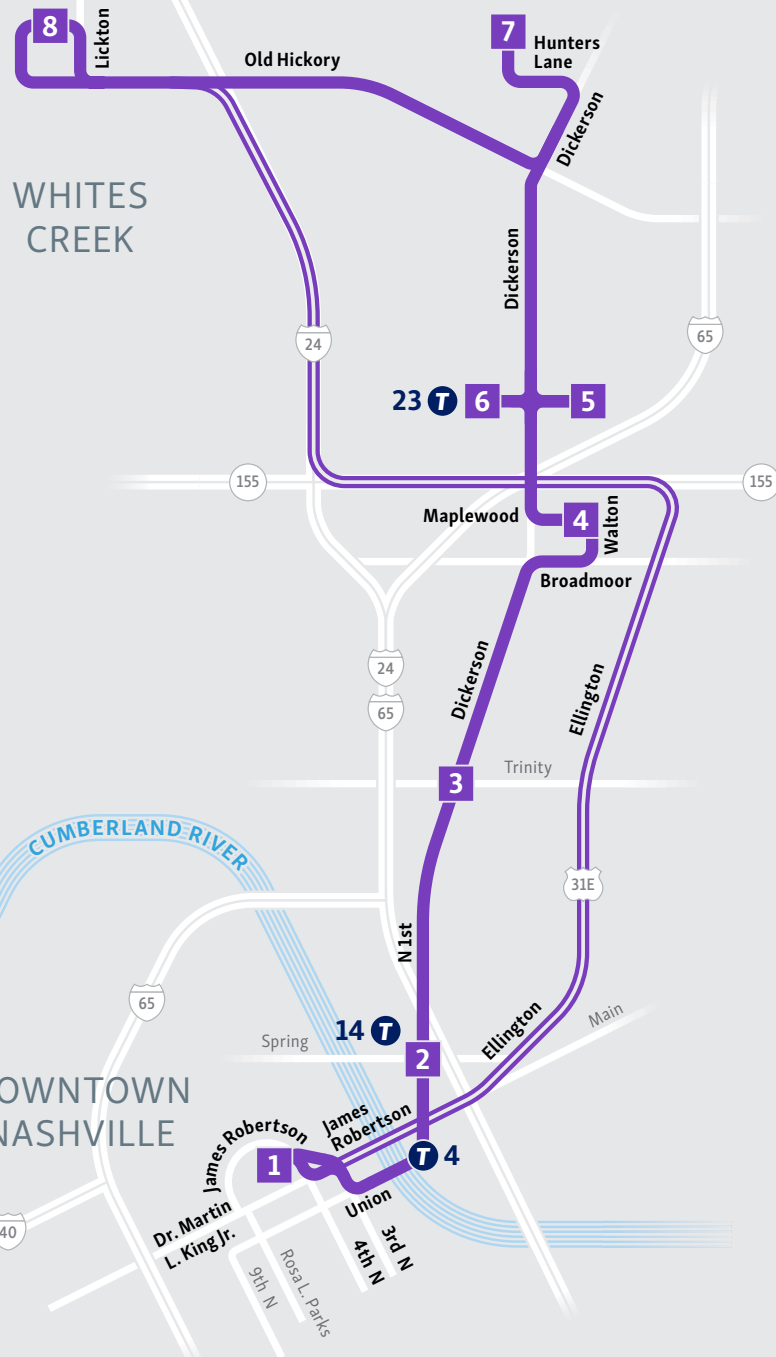

43 Hickory Hills

Map Key

-  Non-stop service
-  Timepoint
-  Transfer point
-  Transfer route

Weekdays

to Downtown

| Whites Creek High School | Hunters Lane High School | Skyline Medical Center | Walmart | Maplewood High School | Dickerson & Trinity | North 1st & Spring | Central |
|--------------------------|--------------------------|------------------------|-------------|-----------------------|---------------------|--------------------|--------------|
| 8 | 7 | 5 | 6 | 4 | 3 | 2 | 1 |
| 6:50 | - | - | - | - | - | - | 7:20 |
| 7:15 | - | - | - | - | - | - | 7:45 |
| 8:59 | 9:11 | 9:21 | 9:26 | 9:32 | 9:40 | 9:46 | 9:55 |
| 11:04 | 11:16 | 11:26 | 11:31 | 11:37 | 11:45 | 11:51 | 12:00 |
| 1:20 | 1:35 | 1:45 | 1:50 | 1:56 | 2:05 | 2:11 | 2:20 |
| 2:13 | 2:25 | 2:35 | 2:40 | 2:46 | 2:54 | 3:01 | 3:10 |
| 3:42 | 3:54 | 4:04 | 4:09 | 4:15 | 4:23 | 4:30 | 4:40 |
| 4:17 | 4:29 | 4:39 | 4:44 | 4:50 | 4:58 | 5:04 | 5:14 |
| 5:24 | 5:36 | 5:46 | 5:51 | 5:57 | 6:05 | 6:11 | 6:20 |
| 6:40 | - | - | - | - | - | - | 7:00 |

Bold times denote p.m. hours.

Weekdays

from Downtown

| Central Bay 24 | North 1st & Spring | Dickerson & Trinity | Maplewood High School | Skyline Medical Center | Walmart | Hunters Lane High School | Whites Creek High School |
|----------------|--------------------|---------------------|-----------------------|------------------------|--------------|--------------------------|--------------------------|
| 1 | 2 | 3 | 4 | 5 | 6 | 7 | 8 |
| 5:50 | 5:56 | 6:03 | 6:09 | 6:15 | 6:20 | 6:30 | 6:45 |
| 6:15 | - | - | 6:29 | 6:35 | - | 6:45 | 7:05 |
| 7:24 | 7:30 | 7:37 | 7:46 | 7:52 | 7:57 | 8:06 | 8:21 |
| 10:00 | 10:06 | 10:13 | 10:19 | 10:25 | 10:30 | 10:39 | 10:54 |
| 12:05 | 12:11 | 12:18 | 12:24 | 12:30 | 12:35 | 12:44 | 12:59 |
| 2:25 | 2:31 | 2:38 | 2:44 | 2:50 | 2:55 | 3:04 | 3:19 |
| 3:40 | - | - | - | - | - | - | 4:10 |
| 4:40 | - | - | - | - | - | - | 5:10 |
| 5:30 | 5:36 | 5:44 | 5:53 | 5:59 | 6:04 | 6:13 | 6:28 |