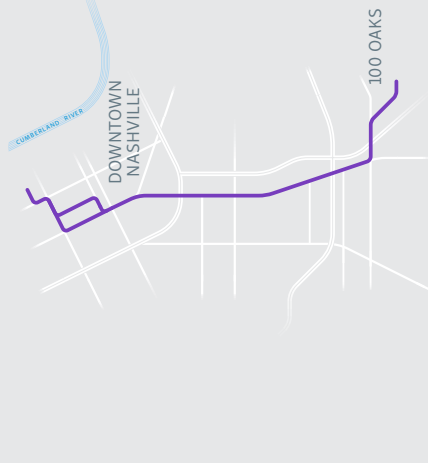

Weekends & Holidays

to Downtown

100 Oaks	Franklin & Kirkwood	8th & Wedgewood	Hume-Fogg Magnet School	Central
5	4	3	2	1
5:43	5:49	5:53	6:01	6:08
6:42	6:48	6:52	7:00	7:07
7:42	7:48	7:52	8:00	8:07
8:42	8:48	8:52	9:00	9:07
9:45	9:51	9:56	10:03	10:10
10:45	10:51	10:56	11:03	11:10
11:45	11:51	11:56	12:03	12:10
12:45	12:51	12:56	1:03	1:10
1:45	1:51	1:56	2:03	2:10
2:45	2:51	2:56	3:03	3:10
3:45	3:51	3:56	4:03	4:10
4:45	4:51	4:56	5:03	5:10
5:43	5:49	5:53	5:59	6:06
6:43	6:49	6:53	6:59	7:06
7:43	7:49	7:53	7:59	8:06
8:43	8:49	8:53	8:59	9:06
9:43	9:49	9:53	9:59	10:06

This bus operates on Saturdays and the MLK Jr. Holiday only.

Bold times denote p.m. hours.

Weekends & Holidays

from Downtown

Central Bay 3	Hume-Fogg Magnet School	8th & Wedgewood	Franklin & Kirkwood	100 Oaks
1	2	3	4	5
6:15	6:20	6:27	6:30	6:37
7:15	7:20	7:27	7:30	7:37
8:15	8:20	8:27	8:30	8:37
9:15	9:21	9:28	9:31	9:38
10:15	10:21	10:28	10:31	10:38
11:15	11:21	11:28	11:31	11:38
12:15	12:21	12:28	12:32	12:39
1:15	1:22	1:29	1:33	1:40
2:15	2:22	2:30	2:34	2:41
3:15	3:22	3:30	3:34	3:41
4:15	4:21	4:29	4:33	4:40
5:15	5:21	5:28	5:31	5:38
6:15	6:21	6:28	6:31	6:38
7:15	7:21	7:28	7:31	7:38
8:15	8:21	8:28	8:31	8:38
9:15	9:21	9:28	9:31	9:38
10:15	10:21	10:28	10:31	10:38

This bus operates on Saturdays and the MLK Jr. Holiday only.

8

8th Avenue South

Hello. Hola. Ciao. Hallo. Ohayo. Bonjour. Namaste.

We strive to connect people to their lives and community, one ride at a time. A community belongs to everyone. So do we.

We take service to heart. Whether you're traveling every day or just here and there, we're here to help by creating positive impressions as we get you where you need to go. We even hope to inspire some joy along the way. We aim to offer support and services that make sense and make your life a little easier.

We're always looking for ways to improve our service by making it more reliable, secure, and connected. Because connecting you to life and community isn't just what we do, it's what makes us who we are.

For More Information

Customer Care

615-862-5950
6:30 a.m. to 8:00 p.m. – Monday-Friday
8:00 a.m. to 5:00 p.m. – Saturday
10:30 a.m. to 2:30 p.m. – Sunday

Central

400 Dr. Martin L. King Jr. Blvd.
5:15 a.m. to 11:15 p.m. – Monday-Friday
6:00 a.m. to 10:15 p.m. – Saturday
6:00 a.m. to 9:15 p.m. – Sundays and holidays

Administrative Offices

615-862-5969
430 Myatt Drive
8:00 a.m. to 4:30 p.m. – Monday-Friday
Closed weekends and holidays

Stay Connected

WeGoTransit WeGoTransit.com
 @WeGoTransit WeGoTransit.com/alerts
 @WeGoTransit customer.comments@nashville.gov

Fares & Passes

All fares include one free transfer within two hours of boarding.

1-Ride	$2.00
1-Ride Discounted*	$1.00
All-Day Pass.....	$4.00
7-Day Pass.....	$20.00
31-Day Pass.....	$65.00

Children age 4 and younger ride free.

*Youth, seniors, persons with disabilities, and Medicare cardholders are eligible for discounted fares and passes with proper I.D.

ADA

WeGo Public Transit makes reasonable

accommodations in order for individuals with disabilities to fully use transit services. All requests should be made in advance by filling out and submitting a Reasonable Accommodation Request form. For more information on Reasonable Accommodations, visit WeGoTransit.com.

Title VI

Title VI of the Civil Rights Act of 1964 states that "No Person in the United States shall, on the ground of race, color, or national origin, be excluded from participation in, be denied the benefits of, or be subjected to discrimination under any program or activity receiving Federal financial assistance." For more information on Title VI, visit WeGoTransit.com.