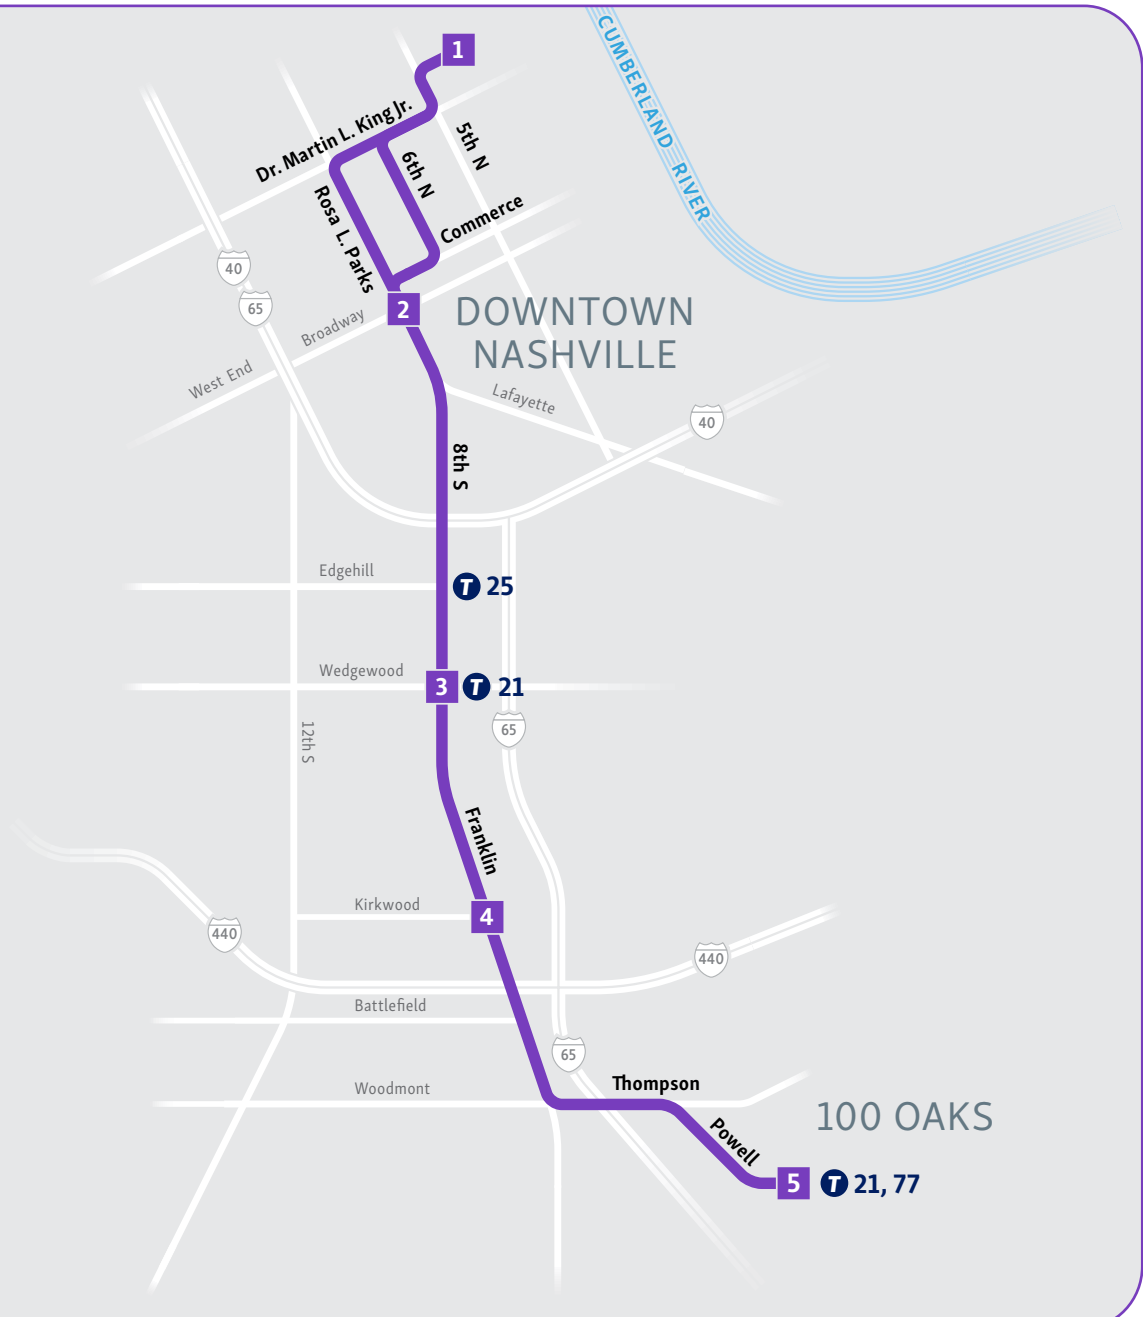

8th Avenue South

Map Key

- 1 Timepoint
- T Transfer point
- 17 Transfer route

Weekdays to Downtown

100 Oaks	Franklin & Kirkwood	8th & Wedgewood	Hume-Fogg Magnet School	Central
5	4	3	2	1
5:10	5:16	5:20	5:27	5:35
5:45	5:51	5:55	6:02	6:10
6:13	6:19	6:23	6:30	6:38
6:53	6:59	7:04	7:12	7:21
7:31	7:38	7:44	7:52	8:01
8:11	8:18	8:24	8:32	8:41
8:52	8:59	9:05	9:13	9:22
9:33	9:40	9:46	9:53	10:02
10:12	10:19	10:25	10:32	10:40
10:52	10:58	11:03	11:12	11:21
11:30	11:37	11:43	11:50	11:59
12:10	12:17	12:23	12:30	12:39
12:49	12:56	1:02	1:10	1:19
1:28	1:35	1:42	1:50	1:59
2:09	2:16	2:23	2:34	2:43
2:50	2:57	3:04	3:13	3:22
3:32	3:39	3:47	3:57	4:06
4:14	4:21	4:29	4:39	4:48
4:54	5:01	5:09	5:19	5:28
5:34	5:41	5:49	5:58	6:07
6:43	6:50	6:55	7:01	7:10
7:45	7:51	7:55	8:00	8:09
8:45	8:51	8:55	9:00	9:09
9:45	9:51	9:55	10:00	10:09
10:45	10:51	10:55	11:00	11:09

Weekdays from Downtown

Central Bay 3	Hume-Fogg Magnet School	8th & Wedgewood	Franklin & Kirkwood	100 Oaks
1	2	3	4	5
5:40	5:46	5:52	5:56	6:04
6:15	6:21	6:27	6:31	6:39
6:50	6:57	7:04	7:08	7:16
7:30	7:37	7:44	7:48	7:56
8:15	8:22	8:29	8:33	8:41
8:55	9:02	9:09	9:13	9:21
9:35	9:42	9:49	9:53	10:01
10:15	10:22	10:29	10:33	10:41
10:55	11:02	11:09	11:13	11:21
11:35	11:42	11:49	11:53	12:01
12:15	12:22	12:29	12:33	12:41
12:55	1:02	1:09	1:13	1:21
1:35	1:42	1:49	1:53	2:01
2:15	2:22	2:29	2:33	2:41
2:55	3:03	3:12	3:16	3:24
3:35	3:44	3:53	3:57	4:05
4:15	4:25	4:35	4:40	4:48
4:55	5:06	5:16	5:21	5:29
5:35	5:44	5:53	5:57	6:05
6:15	6:22	6:28	6:32	6:40
7:15	7:22	7:28	7:32	7:40
8:15	8:22	8:28	8:32	8:40
9:15	9:22	9:28	9:32	9:40
10:15	10:22	10:28	10:32	10:40
11:15	11:22	11:28	11:32	11:40