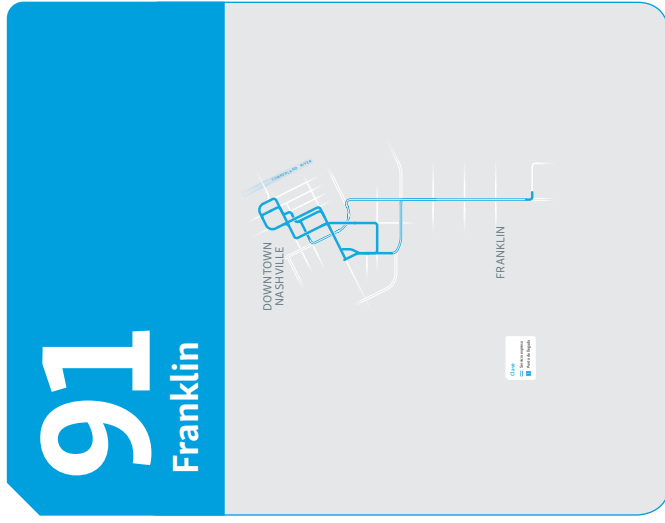

Title VI

ADA
WeGo Public Transit makes reasonable accommodations in order for individuals with disabilities to fully use transit services. All requests should be made in advance by filling out and submitting a Reasonable Accommodation Request form. For more information on Reasonable Accommodations, visit WeGoTransit.com.

ADA

Fares & Passes

1-Ride Regional Bus	$4.25
1-Ride Regional Bus (Discounted*)	$2.00
20-Ride Regional Bus	$73.50

Children age 4 and younger ride free.

*Youth, active and retired military, seniors, persons with disabilities, and Medicare cardholders are eligible for discounted fares and passes with proper I.D.

Please Note: Local fares and passes are not valid on this route.

For More Information

Customer Care

615-862-5950
6:30 a.m. to 8:00 p.m. – Monday-Friday
8:00 a.m. to 5:00 p.m. – Saturday
10:30 a.m. to 2:30 p.m. – Sunday

Central

400 Dr. Martin L. King Jr. Blvd.
5:15 a.m. to 11:15 p.m. – Monday-Friday
6:00 a.m. to 10:15 p.m. – Saturday
6:00 a.m. to 9:15 p.m. – Sundays and holidays

Administrative Offices

615-862-5969
430 Myatt Drive
8:00 a.m. to 4:30 p.m. – Monday-Friday
Closed weekends and holidays
8:00 a.m. to 4:30 p.m. – Monday-Friday
Closed weekends and holidays

Stay Connected

WeGoTransit WeGoTransit.com
@WeGoTransit [WeGoTransit.com/alerts](https://www.facebook.com/WeGoTransit)
@WeGoTransit customer.comments@nashville.gov

September 29, 2019