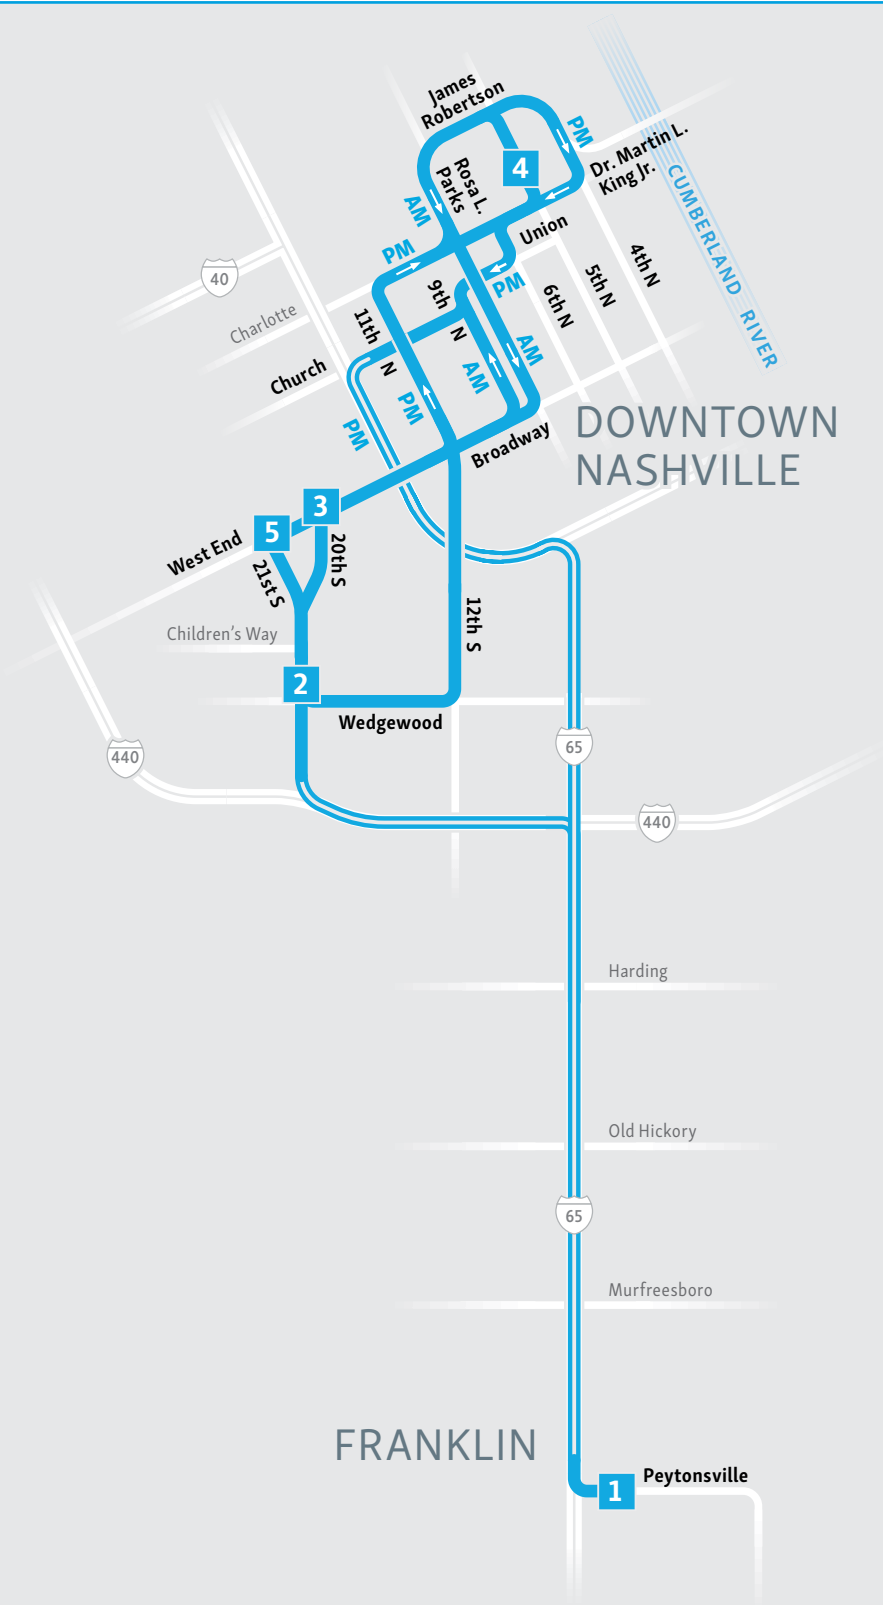

91

Franklin

Map Key

- Non-stop service
- Timepoint

Weekdays

to Nashville

Williamson County Ag Expo Park	21st & Children's Way	20th & West End	Central Bay 2	21st & West End	21st & Children's Way
1	2	3	4	5	2
6:28	-	-	7:04	7:16	7:20
6:53	7:36	7:44	8:04	-	-
7:06	-	-	7:50	8:03	8:08

Bold times denote p.m. hours.

Weekdays

from Nashville

21st & West End	21st & Children's Way	Central Bay 2	21st & West End	21st & Children's Way	Williamson County Ag Expo Park
5	2	4	5	2	1
3:45	3:52	4:15	-	-	4:59
4:08	4:15	4:40	-	-	5:32
-	-	4:55	5:11	5:15	6:09