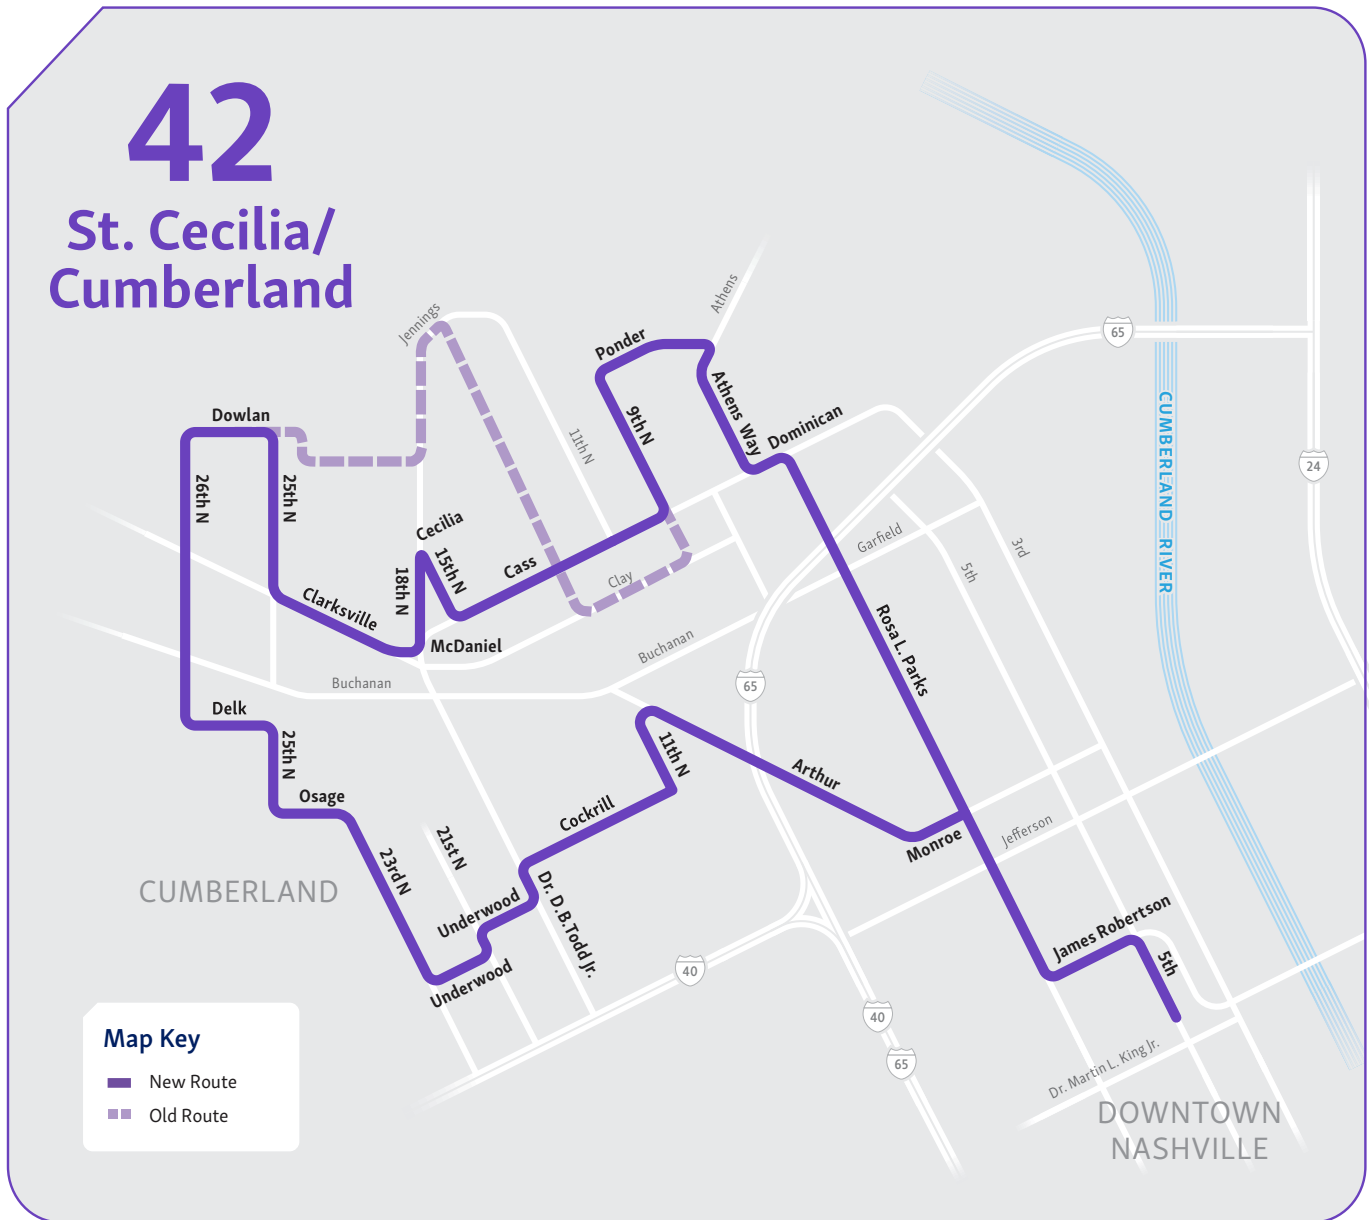

42 St. Cecilia/Cumberland

Running Saturday scheduled service on
Weekdays and Saturdays; Sundays normal

to Downtown		
26th & Clarksville Pike	MetroCenter Teachers' Apartments	Central
3	4	1
6:50	6:59	7:13
7:37	7:46	8:00
8:37	8:46	9:00
9:37	9:46	10:00
10:37	10:46	11:00
11:37	11:46	12:00
12:37	12:46	1:00
1:37	1:46	2:00
2:37	2:46	3:00
3:37	3:46	4:00
4:37	4:46	5:00
5:37	5:46	6:00
6:37	6:46	7:00
7:35	7:42	7:53

 This bus operates on Saturdays and the MLK Jr. Holiday only.

Bold times denote p.m. hours.

from Downtown		
Central Bay 6	Rosa Parks & Monroe	26th & Clarksville Pike
1	2	3
6:28	6:33	6:48
7:15	7:20	7:35
8:15	8:20	8:35
9:15	9:20	9:35
10:15	10:20	10:35
11:15	11:20	11:35
12:15	12:20	12:35
1:15	1:20	1:35
2:15	2:20	2:35
3:15	3:20	3:35
4:15	4:20	4:35
5:15	5:20	5:35
6:15	6:20	6:35
7:15	7:20	7:35

 This bus operates on Saturdays and the MLK Jr. Holiday only.

Route Adjustment

New routing in effect August 2, 2020

A portion of this route has changed. Buses will no longer travel on McKinney, part of 18th, Jennings, or 14th due to narrow roadways and on-street parking. Service will now operate on Clarksville, part of 18th, Cecilia, and 15th to ensure buses can travel through safely and provide more reliable service.